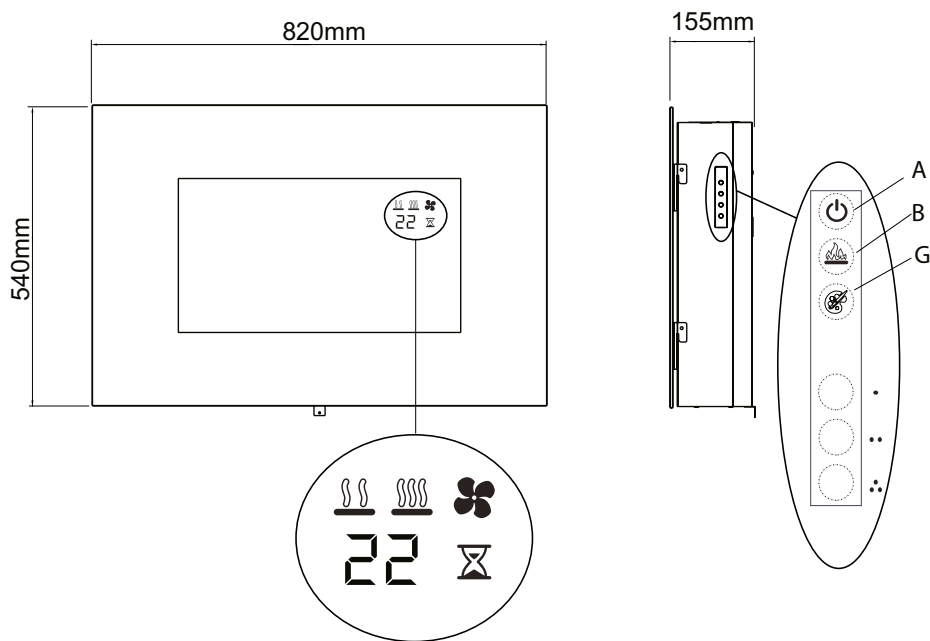

	Toluca	
General specifications	Fire system	Optiflame®
	Article number	210401
	EAN code	5011139210401
	Model	Wall fireplace
	View of the fire	1 sided
	Colour	Black
	Decoration / fuel bed	Acrylic ice
Product size	Measurements view of the fire (WxH)	51 x 28 cm
	Outside dimensions WxHxD	82 x 54 x 15,5 cm
Features	Heat output	Yes
	Thermostat	Yes
	Remote control	Yes
	Manual controlling directly at the fireplace possible yes / no	Only flame control and effects
	Light module	LED
	Sound module	No
	Colour effects settings	Fuelbed in multiple colors
Power consumption	Heat setting 1 in W	1000W
	Heat setting 2 in W	2000W
	Flame only operation in W	10W
	Max. consumption	2000W
Voltage	Voltage/Electrical frequency	230V/50Hz
Specifications	Product weight in kg	12,5
	Length of the cord	1,5 m
	Warranty	2 year