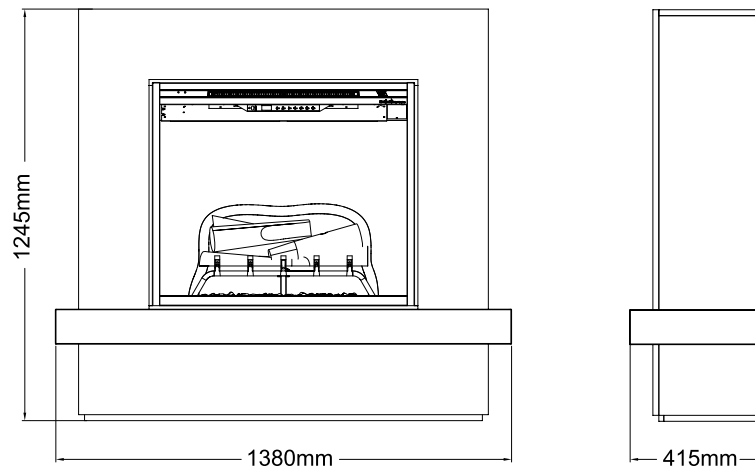

		Sherwood
<b>General specifications</b>	Fire system	Revillusion®
	Article number	210937
	EAN code	5011139210937
	Model	Freestanding fireplace
	View of the fire	1 sided
	Colour	White/Concrete look
	Decoration / fuel bed	Log set
<b>Product size</b>	Measurements view of the fire (WxH)	75 x 58 cm
	Outside dimensions WxHxD	138 x 124,5 x 41,5 cm
<b>Features</b>	Heat output	Yes
	Thermostat	Yes
	Remote control	Yes
	Manual controlling directly at the fireplace possible yes / no	Yes
	Light module	LED
	Sound module	No
	Colour effects settings	Fuel bed in blue / red shade
<b>Power consumption</b>	Heat setting 1 in W	-
	Heat setting 2 in W	2000W
	Flame only operation in W	15W
	Max. consumption	2000W
<b>Voltage</b>	Voltage/Electrical frequency	230V/50Hz
<b>Specifications</b>	Product weight in kg	77,5
	Length of the cord	1,5 m
	Warranty	2 year